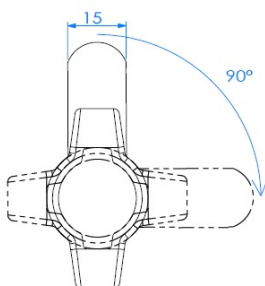

PRODUCT SHEET

Description:

Padlockable Cam Lock #300L, 90DG, $\varnothing 19 \times 32$ mm, Black, Cam A04, Straight C/E: 40 mm, NO Anti Rotating Plate

Item number:

14.04.589-6

Units	Box	Carton	HS Code	Barcode
Pcs.	15	150	8301300000	
				5704866517331

L: 16mm
20mm
25mm
32mm

Standard fixing hole - metal

Fixing hole - wood

SISO A/S

Mileparken 11
DK-2740 Skovlunde
Denmark
VAT: 24786013

Phone +45 45 830 900

www.siso.dk
siso@siso.dk

Danske Bank
Nytorv Branch
Copenhagen
SWIFT: DABADKKK