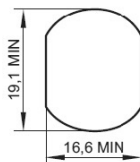

PRODUCT SHEET

Description:

Padlockable Cam Lock #300L, 90DG, $\varnothing 19 \times 32$ mm, Black, Cam A04, Straight C/E: 40 mm, NO Anti Rotating Plate

Item number:

14.04.589-6

Units	Box	Carton	HS Code	Barcode
Pcs.	15	150	8301300000	
				5704866517331

L: 16mm
20mm
25mm
32mm

Standard fixing hole - metal

Fixing hole - wood

SISO A/S

Mileparken 11
DK-2740 Skovlunde
Denmark
VAT: 24786013

Phone +45 45 830 900

www.siso.dk
siso@siso.dk

Danske Bank
Nytorv Branch
Copenhagen
SWIFT: DABADKKK