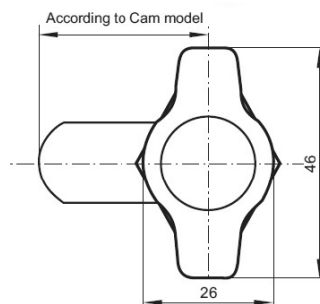

PRODUCT SHEET

Description:

Padlockable Cam Lock #300L, 90DG, $\varnothing 19 \times 32$ mm, Black, Cam A04, Straight C/E: 40 mm, NO Anti Rotating Plate

Item number:

14.04.589-6

Units	Box	Carton	HS Code	Barcode
Pcs.	15	150	8301300000	
				5704866517331

L: 16mm
20mm
25mm
32mm

Standard fixing hole - metal

Fixing hole - wood

SISO A/S

Mileparken 11
DK-2740 Skovlunde
Denmark
VAT: 24786013

Phone +45 45 830 900

www.siso.dk
siso@siso.dk

Danske Bank
Nytorv Branch
Copenhagen
SWIFT: DABADKKK