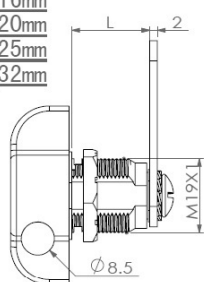

PRODUCT SHEET

Description:

Padlockable Cam Lock #300L, 90DG, $\varnothing 19 \times 32$ mm, Black, Cam A04, Straight C/E: 40 mm, NO Anti Rotating Plate

Item number:

14.04.589-6

Units	Box	Carton	HS Code	Barcode
Pcs.	15	150	8301300000	
				5704866517331

L: 16mm
20mm
25mm
32mm

Standard fixing hole - metal

Fixing hole - wood

SISO A/S

Mileparken 11
DK-2740 Skovlunde
Denmark
VAT: 24786013

Phone +45 45 830 900

www.siso.dk
siso@siso.dk

Danske Bank
Nytorv Branch
Copenhagen
SWIFT: DABADKKK